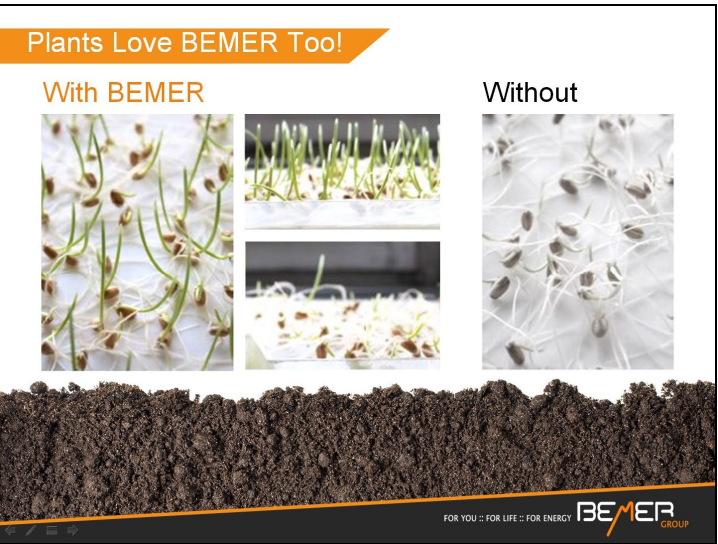

Independent Comparative Study

FOR YOU :: FOR LIFE :: FOR ENERGY **BEMER** GROUP

BEMER's Patented Signal Configuration

300 Stimulations / Second

1200 Stimulations / Second

FOR YOU :: FOR LIFE :: FOR ENERGY **BEMER** GROUP

The Path to Wellness

Approximately 100 trillion cells in our body are nourished and cleansed via the capillaries, where nutrients and oxygen are delivered and toxins eliminated.

FOR YOU :: FOR LIFE :: FOR ENERGY **BEMER** GROUP