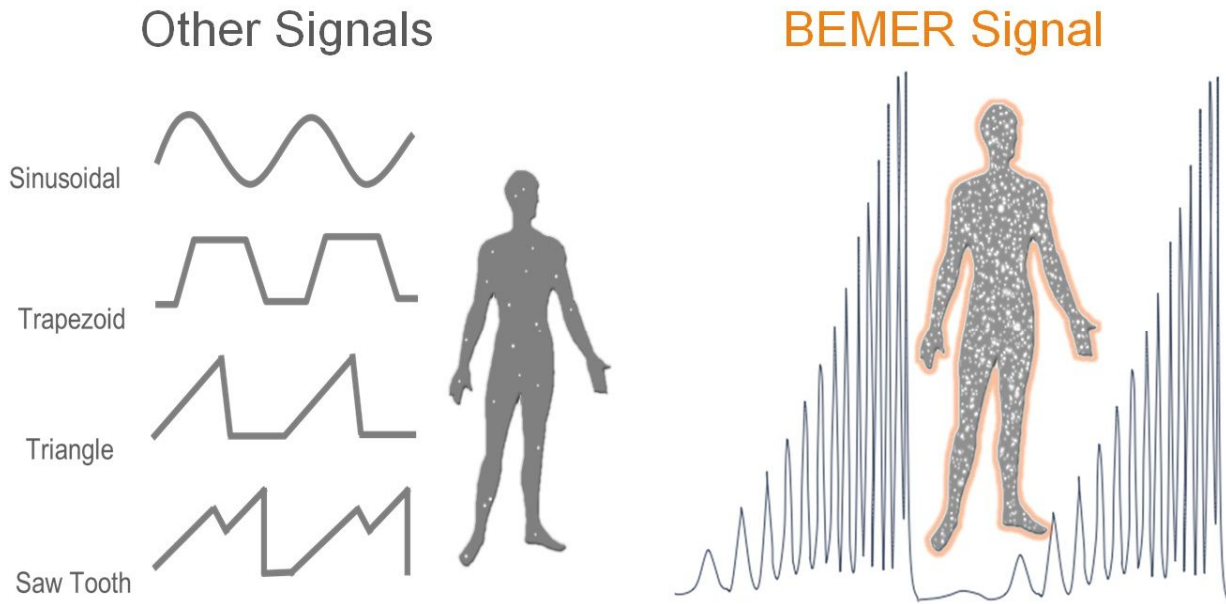

Independent Comparative Study

FOR YOU :: FOR LIFE :: FOR ENERGY **BEMER** GROUP

BEMER's Patented Signal Configuration

300 Stimulations / Second

1200 Stimulations / Second

FOR YOU :: FOR LIFE :: FOR ENERGY **BEMER** GROUP

The Path to Wellness

Approximately 100 trillion cells in our body are nourished and cleansed via the capillaries, where nutrients and oxygen are delivered and toxins eliminated.

FOR YOU :: FOR LIFE :: FOR ENERGY **BEMER** GROUP