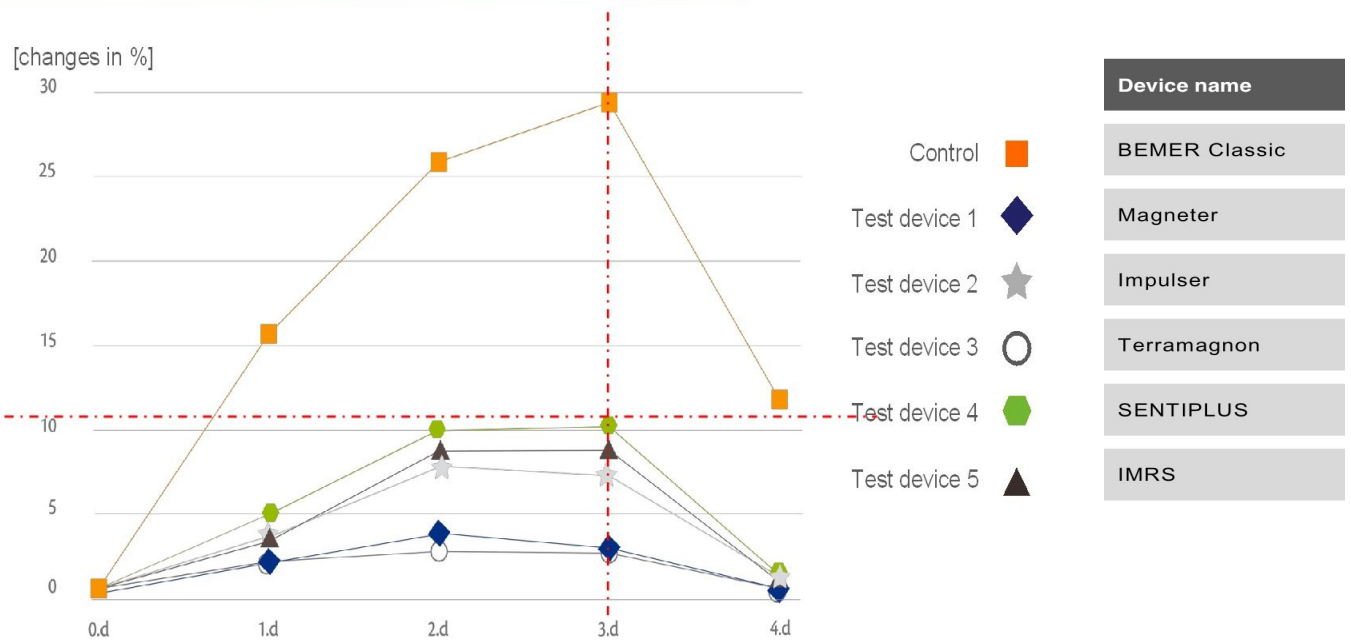

Independent Comparative Study

FOR YOU :: FOR LIFE :: FOR ENERGY **BEMER** GROUP

BEMER's Patented Signal Configuration

300 Stimulations / Second

1200 Stimulations / Second

FOR YOU :: FOR LIFE :: FOR ENERGY **BEMER** GROUP

The Path to Wellness

Approximately 100 trillion cells in our body are nourished and cleansed via the capillaries, where nutrients and oxygen are delivered and toxins eliminated.

FOR YOU :: FOR LIFE :: FOR ENERGY **BEMER** GROUP